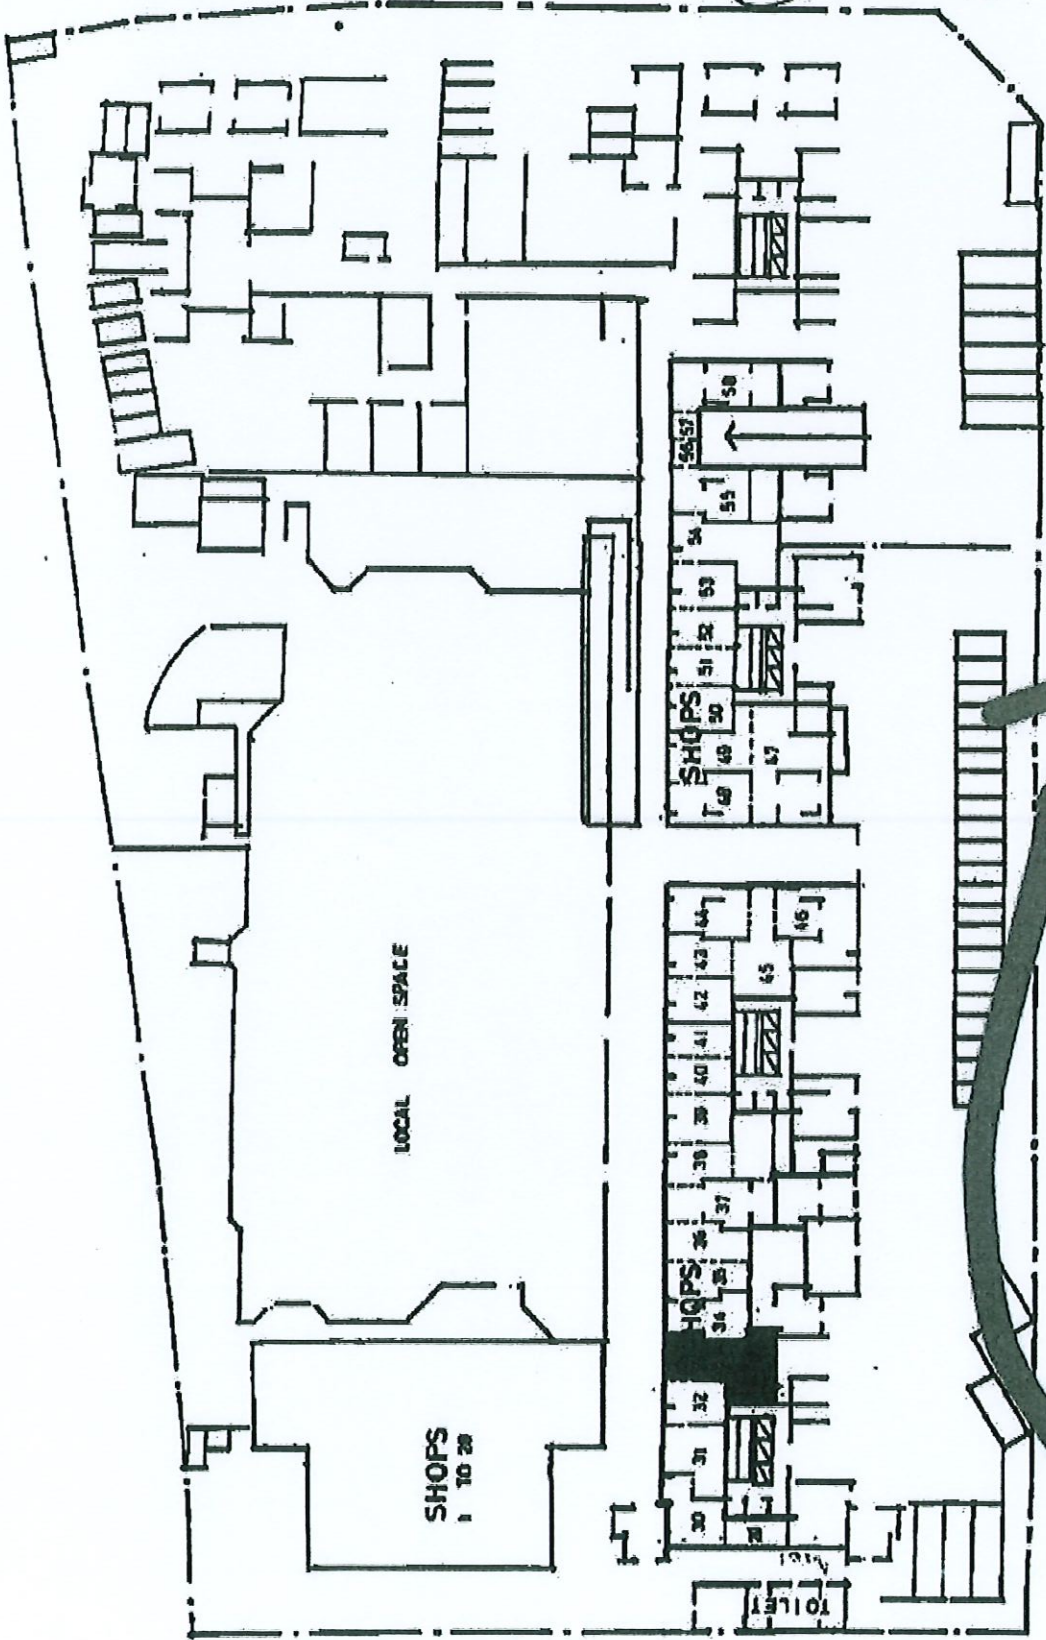

Christian Nationals' Evangelism Commission (CNEC)
Fitting-out Works for
Setting up a Sub-base of
CNEC Grace Light Neighbourhood Elderly Centre

M. W. K. Yuen
 MICHAEL W. K. YUEN
 B. ARCH. ARIANA ARATA HKIA
 ADDRESSSED PERSON -
 ARCHITECT

MICHAEL W. K. YUEN
ARCHITECT
 袁永强 建築師事務所

SHOPS 1 TO 29
 LOCAL OPEN SPACE
 HQPS 30-37
 SHOPS 30-58
GROUND FLOOR PLAN
T.P.T.L. 26
 SCALE 1:150
